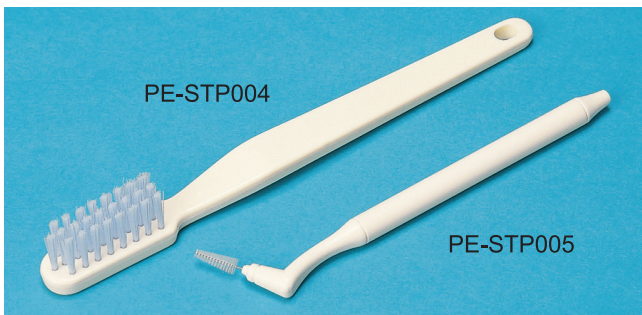

ORTHODONTICS (ORT)

TOOTH BRUSHING DEMONSTRATION MODEL

PE-ORT002

■ Features

- Adult tooth brushing instruction model with permanently affixed orthodontic brackets and arch wire
- Left side shows conventional metal brackets
- Right side comes with clear brackets with colored elastic bands (upper) and clear elastic bands (lower)
- Assorted interchangeable spare elastic bands (colored and clear) allow different color combinations
- 2 times the natural size
- Lightweight construction and easy to hold

● Purpose

- Proper brushing demonstration to patients that have orthodontic restorations
- Compare and explain the features of each bracket and ligature type
- Ideal for group education

TOOTH BRUSHING DEMONSTRATION MODEL